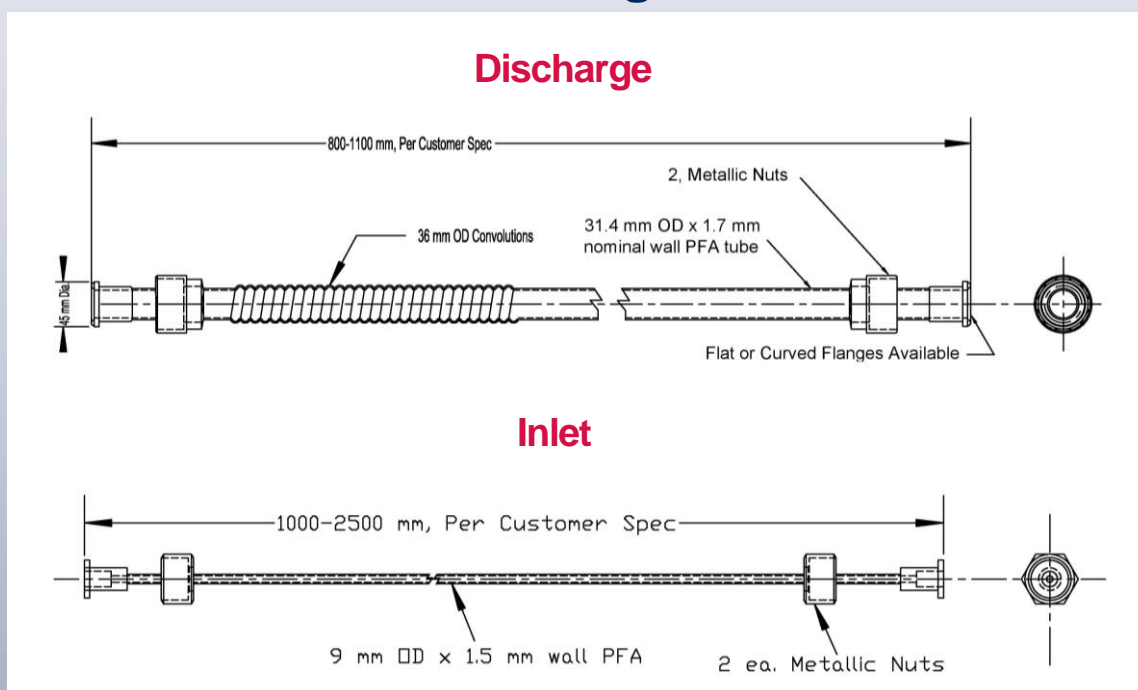

**Prince BCMC NBZ
Replacement Tubes**

Discharge Tubes

Inlet Tubes

Serving the Chemical Industry Worldwide | www.princep.com

**Prince BCMC NBZ
Replacement Tubes**

Drawings

In Service

NOTE: Prince *custom* fabricates these tubes to a wide variety of dimensions, and fluoroplastic materials, to the desires of each customer.

- Metallic hardware components available in Ti II, Nickel, SS

Serving the Chemical Industry Worldwide | www.princecorp.com